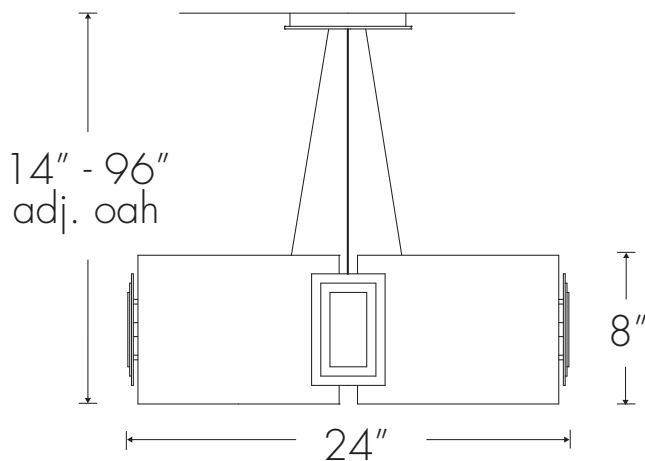

ULTRALIGHTS

11209-24

Base Specifications:

8" h x 24" w x 14" - 96" Adj OAH
03: Incan - 4 x E26 - 60W max ea
Opal Acrylic Diffuser

Standard Finishes:

BP, BK, BA, CB, CH, CR, DI, EB, MB, NB, SP, SS, SB

Premium Finishes:

side

from below

LED