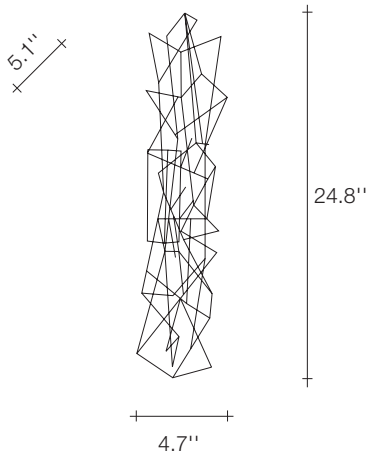

Body |

Canopy |

619.232.6064 | sales@urbanlighting.net | 301 4th Avenue | San Diego, CA 92101