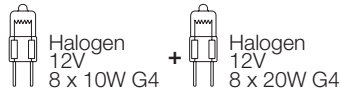

Light Source |

120v.
dimmable