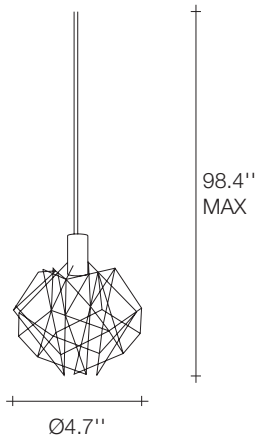

Body |

Canopy |