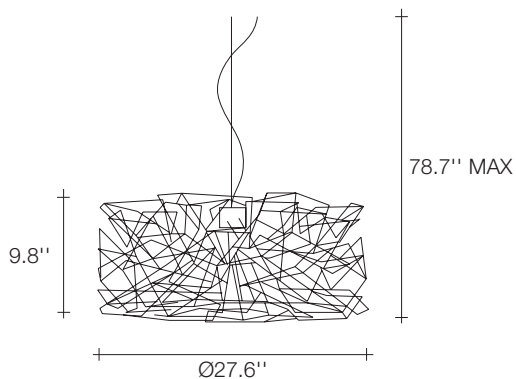

Body |

Canopy |

619.232.6064 | sales@urbanlighting.net | 301 4th Avenue | San Diego, CA 92101