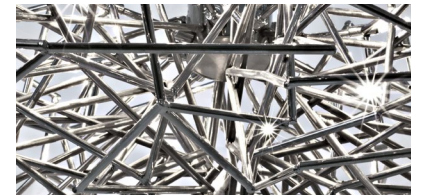

Etoile, Twinkling in an *indoor Sky*.

design Christian Lava

TERZANI
LA LUCE PENSATA

Type	|	suspension
Materials	|	metal
Finishes	|	Code
Nickel		0P04S E7 C8

Etoile's intricate network of intersecting nickel lines recalls constellations in a clear night sky. Strategically placed bulbs cast a starry light, twinkling as viewers move around the pendant. Through projecting these complex patterns throughout the room, Etoile casts a heavenly glow in any space. Design Christian Lava.

Light Source |

120v
dimmable

Body |

Canopy |

u r b a n lighting

619.232.6064 | sales@urbanlighting.net | 301 4th Avenue | San Diego, CA 92101